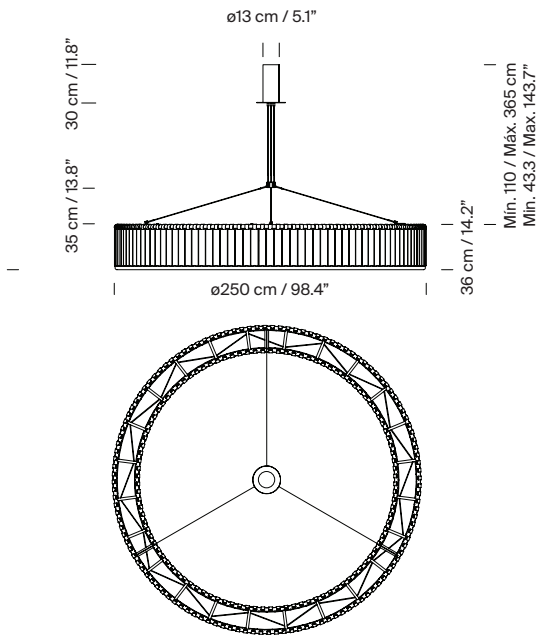

General description:

Texturized black metal structure with stainless steel structure hanging system of 1 or 3 supports and satin nickel ceiling plate.

Glass block lampshade.

(A / B) Ø 105 cm / 41.3"

(C / D) Ø 150 cm / 59"

(E / F) Ø 250 cm / 98.4"

This fixture must be mounted or supported independently of a Junction Box (American version).

Electric cable length: 4 m / 157.5

Approximate weight (unpacked):

(A / B) Estadio 105: 93 Kg / 205 lb

(C / D) 18

(E / F) 24

LED bulb: 11 W / 1,521 lm / 2700K

E27 - E26 / Max. hgt.155 mm / 6.1"

Suitable only for indoor use.

Always use the light source recommended or equivalent.

Input voltage: 100, 120, 230 Vac.

Model B: Estadio 105 3 supports

Model C: Estadio 150 1 support

Model D: Estadio 150 3 supports

Model E: Estadio 250 1 support

Model F: Estadio 250 3 supports

Collection:
Wall lamps

Estadio

Estadio Singular