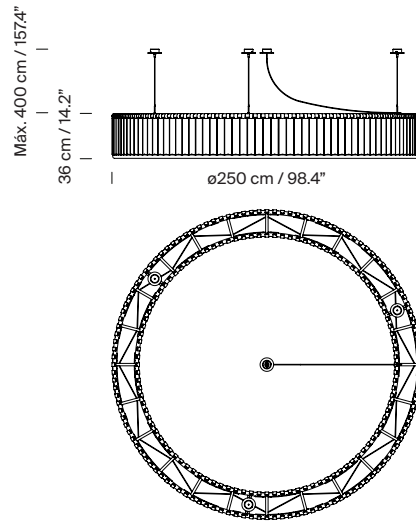

General description:

Texturized black metal structure with stainless steel structure hanging system of 1 or 3 supports and satin nickel ceiling plate.

Glass block lampshade.

(A / B) Ø 105 cm / 41.3"

(C / D) Ø 150 cm / 59"

(E / F) Ø 250 cm / 98.4"

This fixture must be mounted or supported independently of a Junction Box (American version).

Electric cable length: 4 m / 157.5

Approximate weight (unpacked):

(A / B) Estadio 105: 93 Kg / 205 lb

Model B: Estadio 105 3 supports

Model C: Estadio 150 1 support

Model D: Estadio 150 3 supports

Model E: Estadio 250 1 support

Model F: Estadio 250 3 supports

Collection:
Wall lamps

Estadio

Estadio Singular